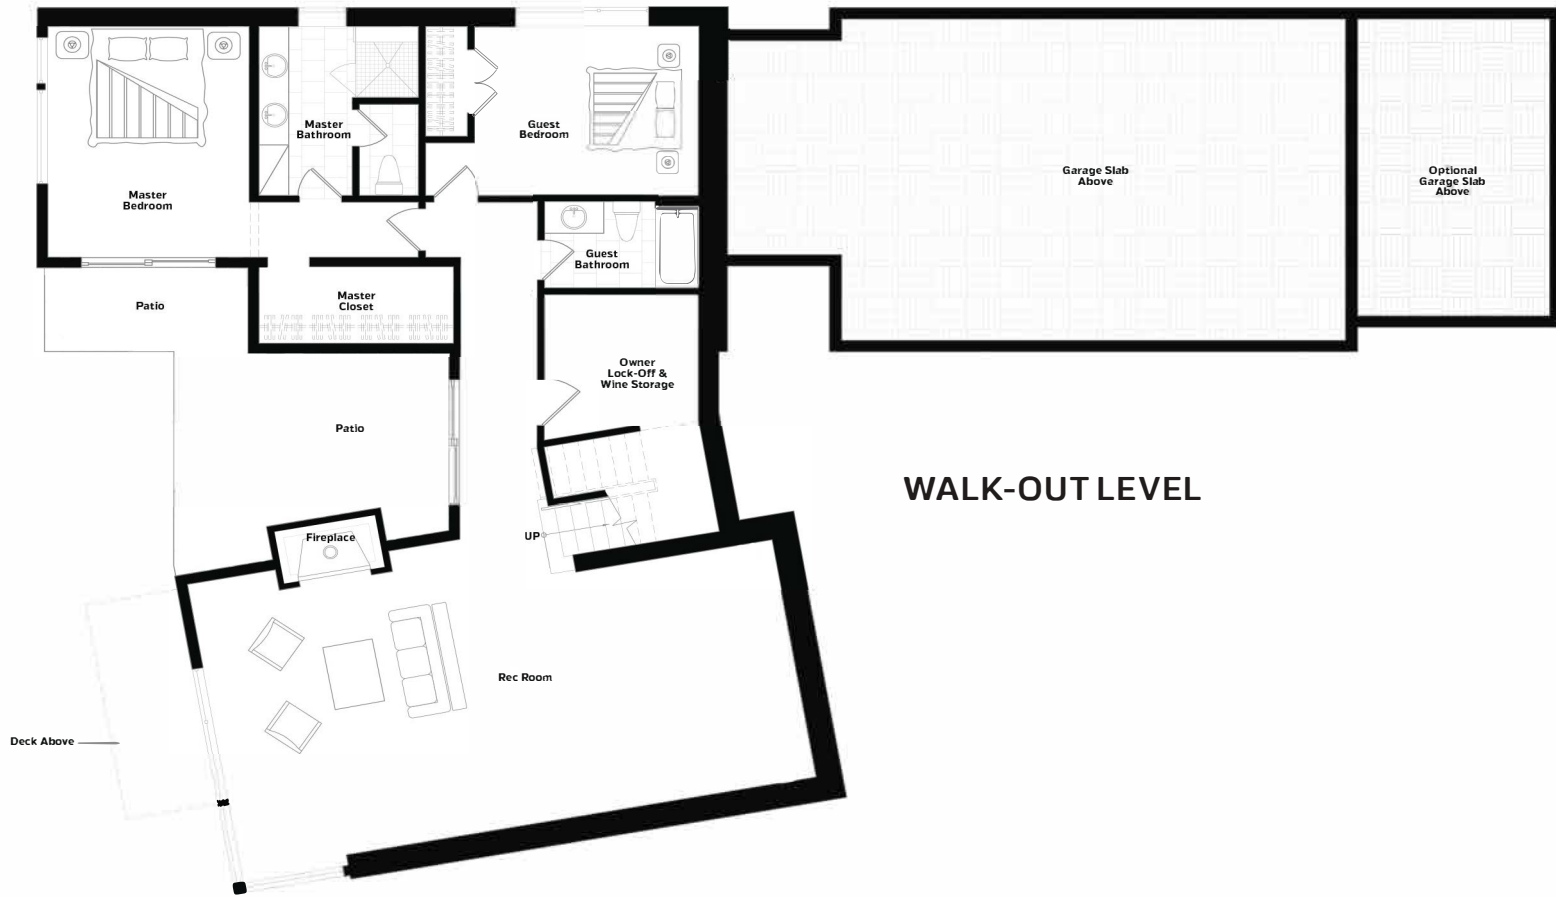

This is not an offer to sell real estate. The information provided in these materials is strictly for informational purposes and shall not be construed as an offer in any jurisdictions where prior registration or other advance qualification of real property is required. All such required registrations will be completed before any offer to sell is made and each prospective purchaser should read such registration information prior to signing any binding agreement to purchase real property. Void where prohibited by law. The attached information is not an advertisement, offer or enticement to purchase real property. Obtain the Property Report required by Federal Law and read it before signing anything. No Federal agency has judged the merits or value, if any, of this property.

ALL ELEMENTS, DESIGNS, PLANS, RENDERINGS, PRICES, AND ANY OTHER INFORMATION PRESENTED HEREON ARE FOR INFORMATIONAL PURPOSES ONLY, ARE NOT GUARANTEED, AND ARE SUBJECT TO CHANGE OR ELIMINATION WITHOUT PRIOR NOTICE. MAPS, FLOOR PLANS, AND MODELS ARE NOT TO SCALE, AND ALL MEASUREMENTS ARE APPROXIMATE. VIEWS ARE NOT GUARANTEED. VERIFY ALL ITEMS BEFORE PURCHASING.