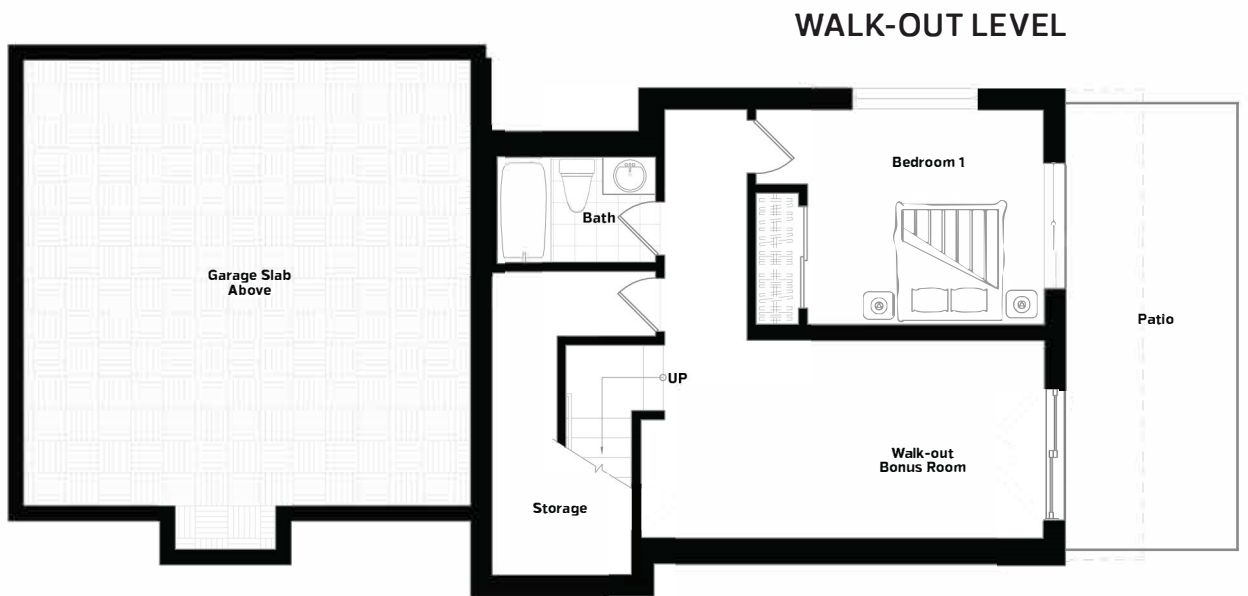

EQUAL HOUSING OPPORTUNITY

This is not an offer to sell real estate. The information provided in these materials is strictly for informational purposes and shall not be construed as an offer in any jurisdictions where prior registration or other advance qualification of real property is required. All such required registrations will be completed before any offer to sell is made and each prospective purchaser should read such registration information prior to signing any binding agreement to purchase real property. Void where prohibited by law. The attached information is not an advertisement, offer or enticement to purchase real property. Obtain the Property Report required by Federal Law and read it before signing anything. No Federal agency has judged the merits or value, if any, of this property.

ALL ELEMENTS, DESIGNS, PLANS, RENDERINGS, PRICES, AND ANY OTHER INFORMATION PRESENTED HEREON ARE FOR INFORMATIONAL PURPOSES ONLY, ARE NOT GUARANTEED, AND ARE SUBJECT TO CHANGE OR ELIMINATION WITHOUT PRIOR NOTICE. MAPS, FLOOR PLANS, AND MODELS ARE NOT TO SCALE, AND ALL MEASUREMENTS ARE APPROXIMATE. VIEWS ARE NOT GUARANTEED. VERIFY ALL ITEMS BEFORE PURCHASING.