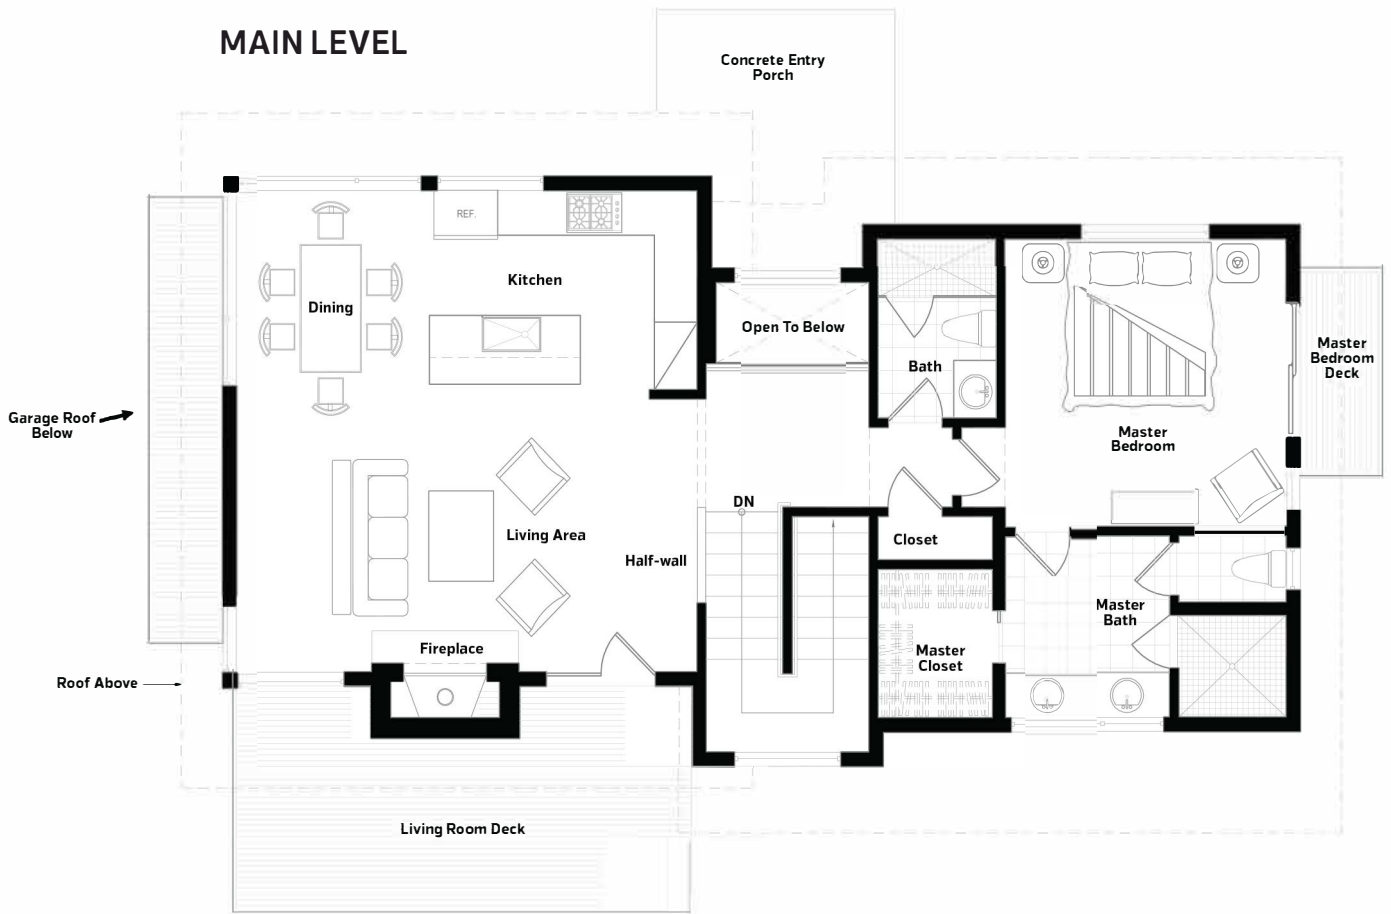

MAIN LEVEL

This is not an offer to sell real estate. The information provided in these materials is strictly for informational purposes and shall not be construed as an offer in any jurisdictions where prior registration or other advance qualification of real property is required. All such required registrations will be completed before any offer to sell is made and each prospective purchaser should read such registration information prior to signing any binding agreement to purchase real property. Void where prohibited by law. The attached information is not an advertisement, offer or enticement to purchase real property. Obtain the Property Report required by Federal Law and read it before signing anything. No Federal agency has judged the merits or value, if any, of this property.

ALL ELEMENTS, DESIGNS, PLANS, RENDERINGS, PRICES, AND ANY OTHER INFORMATION PRESENTED HEREON ARE FOR INFORMATIONAL PURPOSES ONLY, ARE NOT GUARANTEED, AND ARE SUBJECT TO CHANGE OR ELIMINATION WITHOUT PRIOR NOTICE. MAPS, FLOOR PLANS, AND MODELS ARE NOT TO SCALE, AND ALL MEASUREMENTS ARE APPROXIMATE. VIEWS ARE NOT GUARANTEED. VERIFY ALL ITEMS BEFORE PURCHASING.